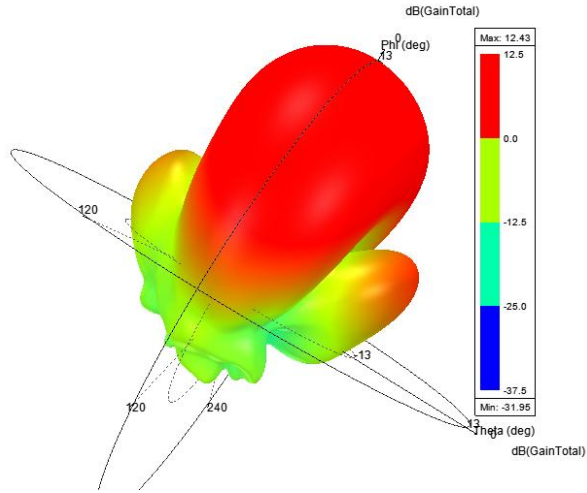

(1) 6-ports, XXX-Pol, Directional Panelantenna, 2x698-960MHz, 4x1710-2690MHz, 65deg, 11.5/14.5dBi, Integrated RET, 2° 690MHz

(2) 6-ports, XXX-Pol, Directional Panelantenna, 2x698-960MHz, 4x1710-2690MHz, 65deg, 11.5/14.5dBi, Integrated RET, 2° 75

(3) 6-ports, XXX-Pol, Directional Panelantenna, 2x698-960MHz, 4x1710-2690MHz, 65deg, 11.5/14.5dBi, Integrated RET, 2° 802MHz

(4) 6-ports, XXX-Pol, Directional Panel antenna, 2x698-960MHz, 4x1710-2690MHz, 65deg, 11.5/14.5dBi, Integrated RET, 2° 855MHz

(5) 6-ports, XXX-Pol, Directional Panel antenna, 2x698-960MHz, 4x1710-2690MHz, 65deg, 11.5/14.5dBi, Integrated RET, 2° 907MHz

(6) 6-ports, XXX-Pol, Directional Panel antenna, 2x698-960MHz, 4x1710-2690MHz, 65deg, 11.5/14.5dBi, Integrated RET, 2° 960MHz

(7) 6-ports, XXX-Pol, Dierctional Panelantenna, 2x698-960MHz, 4x1710-2690MHz, 65deg, 11. 5/14. 5dBi, Integrated RET, 2° 1710MHz

(8) 6-ports, XXX-Pol, Dierctional Panelantenna, 2x698-960MHz, 4x1710-2690MHz, 65deg, 11. 5/14. 5dBi, Integrated RET, 2° 1890MHz