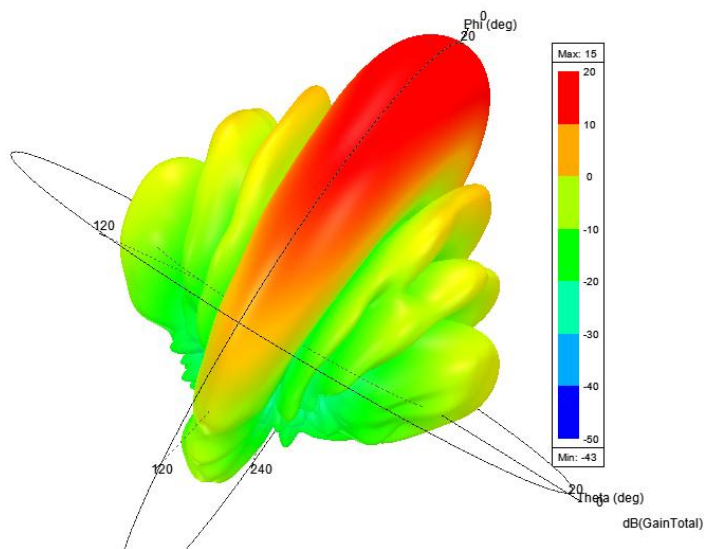

(5) 6-ports, XXX-Pol, Directional Panel antenna, 2x698-960MHz, 4x1710-2690MHz, 65deg, 11.5/14.5dBi, Integrated RET, 2° 907MHz

(6) 6-ports, XXX-Pol, Directional Panel antenna, 2x698-960MHz, 4x1710-2690MHz, 65deg, 11.5/14.5dBi, Integrated RET, 2° 960MHz

(7) 6-ports, XXX-Pol, Dierctional Panelantenna, 2x698-960MHz, 4x1710-2690MHz, 65deg, 11. 5/14. 5dBi, Integrated RET, 2° 1710MHz

(8) 6-ports, XXX-Pol, Dierctional Panelantenna, 2x698-960MHz, 4x1710-2690MHz, 65deg, 11. 5/14. 5dBi, Integrated RET, 2° 1890MHz

(9) 6-ports, XXX-Pol, Dierctional Panelantenna, 2x698-960MHz, 4x1710-2690MHz, 65deg, 11. 5/14. 5dBi, Integrated RET, 2° 2090MHz

(10) 6-ports, XXX-Pol, Dierctional Panelantenna, 2x698-960MHz, 4x1710-2690MHz, 65deg, 11.5/14.5dBi, Integrated RET, 2° 2290MHz