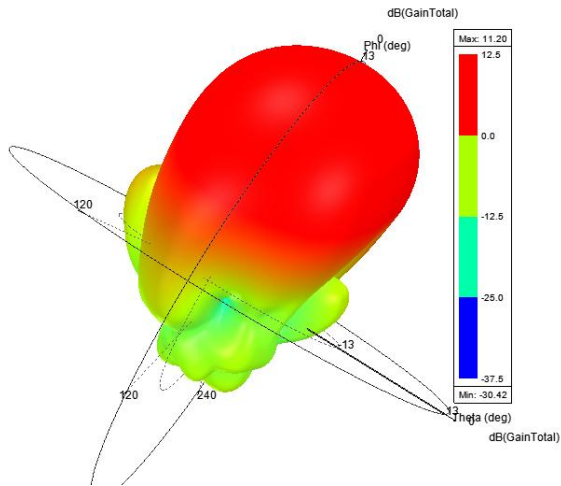

(1) 6-ports, XXX-Pol, Directional Panelantenna, 2x698-960MHz, 4x1710-2690MHz, 65deg, 11.5/14.5dBi, Integrated RET, 2° 690MHz

(2) 6-ports, XXX-Pol, Directional Panelantenna, 2x698-960MHz, 4x1710-2690MHz, 65deg, 11.5/14.5dBi, Integrated RET, 2° 75

(3) 6-ports, XXX-Pol, Directional Panelantenna, 2x698-960MHz, 4x1710-2690MHz, 65deg, 11.5/14.5dBi, Integrated RET, 2° 802MHz

(4) 6-ports, XXX-Pol, Directional Panel antenna, 2x698-960MHz, 4x1710-2690MHz, 65deg, 11.5/14.5dBi, Integrated RET, 2° 855MHz

(5) 6-ports, XXX-Pol, Directional Panel antenna, 2x698-960MHz, 4x1710-2690MHz, 65deg, 11.5/14.5dBi, Integrated RET, 2° 907MHz

(6) 6-ports, XXX-Pol, Directional Panel antenna, 2x698-960MHz, 4x1710-2690MHz, 65deg, 11.5/14.5dBi, Integrated RET, 2° 960MHz