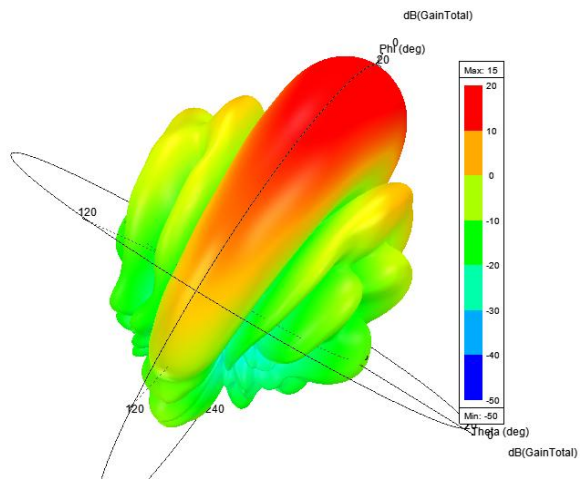

(3) 6-ports, XXX-Pol, Directional Panelantenna, 2x698-960MHz, 4x1710-2690MHz, 65deg, 11.5/14.5dBi, Integrated RET, 2° 802MHz

(4) 6-ports, XXX-Pol, Directional Panel antenna, 2x698-960MHz, 4x1710-2690MHz, 65deg, 11.5/14.5dBi, Integrated RET, 2° 855MHz

(5) 6-ports, XXX-Pol, Directional Panel antenna, 2x698-960MHz, 4x1710-2690MHz, 65deg, 11.5/14.5dBi, Integrated RET, 2° 907MHz

(6) 6-ports, XXX-Pol, Directional Panel antenna, 2x698-960MHz, 4x1710-2690MHz, 65deg, 11.5/14.5dBi, Integrated RET, 2° 960MHz

(7) 6-ports, XXX-Pol, Dierctional Panelantenna, 2x698-960MHz, 4x1710-2690MHz, 65deg, 11. 5/14. 5dBi, Integrated RET, 2° 1710MHz

(8) 6-ports, XXX-Pol, Dierctional Panelantenna, 2x698-960MHz, 4x1710-2690MHz, 65deg, 11. 5/14. 5dBi, Integrated RET, 2° 1890MHz

(11) 6-ports, XXX-Pol, Dierctional Panelantenna, 2x698-960MHz, 4x1710-2690MHz, 65deg, 11.5/14.5dBi, Integrated RET, 2° 2490MHz

(12) 6-ports, XXX-Pol, Dierctional Panelantenna, 2x698-960MHz, 4x1710-2690MHz, 65deg, 11.5/14.5dBi, Integrated RET, 2° 2690MHz