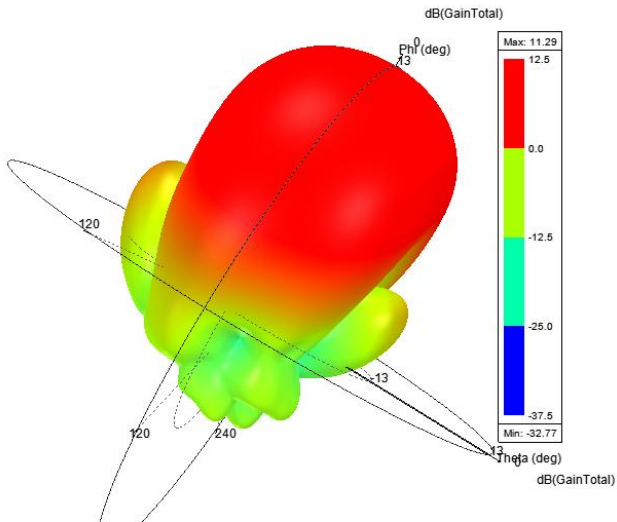

(1) 6-ports, XXX-Pol, Directional Panelantenna, 2x698-960MHz, 4x1710-2690MHz, 65deg, 11.5/14.5dBi, Integrated RET, 2° 690MHz

(2) 6-ports, XXX-Pol, Directional Panelantenna, 2x698-960MHz, 4x1710-2690MHz, 65deg, 11.5/14.5dBi, Integrated RET, 2° 75

(3) 6-ports, XXX-Pol, Directional Panelantenna, 2x698-960MHz, 4x1710-2690MHz, 65deg, 11.5/14.5dBi, Integrated RET, 2° 802MHz

(4) 6-ports, XXX-Pol, Directional Panel antenna, 2x698-960MHz, 4x1710-2690MHz, 65deg, 11.5/14.5dBi, Integrated RET, 2° 855MHz

(5) 6-ports, XXX-Pol, Directional Panel antenna, 2x698-960MHz, 4x1710-2690MHz, 65deg, 11.5/14.5dBi, Integrated RET, 2° 907MHz

(6) 6-ports, XXX-Pol, Directional Panel antenna, 2x698-960MHz, 4x1710-2690MHz, 65deg, 11.5/14.5dBi, Integrated RET, 2° 960MHz

(7) 6-ports, XXX-Pol, Dierctional Panelantenna, 2x698-960MHz, 4x1710-2690MHz, 65deg, 11. 5/14. 5dBi, Integrated RET, 2° 1710MHz

(8) 6-ports, XXX-Pol, Dierctional Panelantenna, 2x698-960MHz, 4x1710-2690MHz, 65deg, 11. 5/14. 5dBi, Integrated RET, 2° 1890MHz