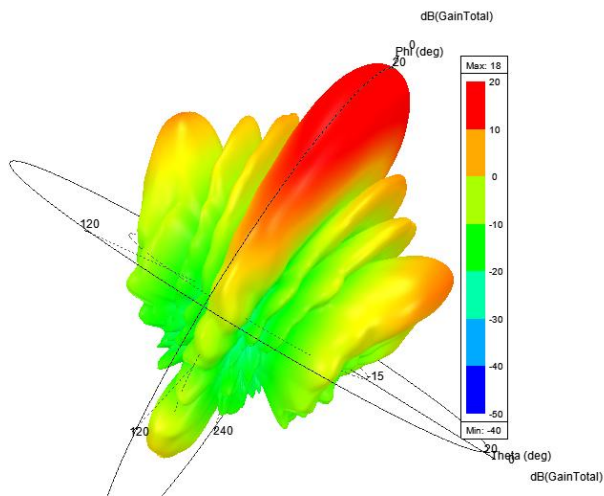

(7) 6-ports, XXX-Pol, Dierctional Panelantenna, 2x698-960MHz, 4x1710-2690MHz, 65deg, 11. 5/14. 5dBi, Integrated RET, 2° 1710MHz

(8) 6-ports, XXX-Pol, Dierctional Panelantenna, 2x698-960MHz, 4x1710-2690MHz, 65deg, 11. 5/14. 5dBi, Integrated RET, 2° 1890MHz

(9) 6-ports, XXX-Pol, Dierctional Panelantenna, 2x698-960MHz, 4x1710-2690MHz, 65deg, 11. 5/14. 5dBi, Integrated RET, 2° 2090MHz

(10) 6-ports, XXX-Pol, Dierctional Panelantenna, 2x698-960MHz, 4x1710-2690MHz, 65deg, 11.5/14.5dBi, Integrated RET, 2° 2290MHz

(11) 6-ports, XXX-Pol, Dierctional Panelantenna, 2x698-960MHz, 4x1710-2690MHz, 65deg, 11.5/14.5dBi, Integrated RET, 2° 2490MHz

(12) 6-ports, XXX-Pol, Dierctional Panelantenna, 2x698-960MHz, 4x1710-2690MHz, 65deg, 11.5/14.5dBi, Integrated RET, 2° 2690MHz