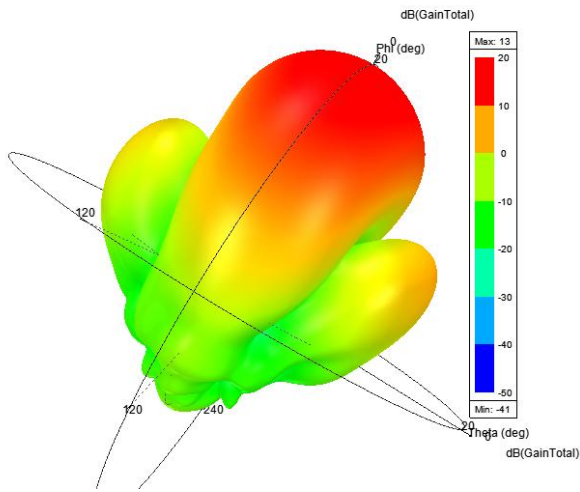

(1) 6-ports, XXX-Pol, Directional Panelantenna, 2x698-960MHz, 4x1710-2690MHz, 65deg, 11.5/14.5dBi, Integrated RET, 2° 690MHz

(2) 6-ports, XXX-Pol, Directional Panelantenna, 2x698-960MHz, 4x1710-2690MHz, 65deg, 11.5/14.5dBi, Integrated RET, 2° 75

(3) 6-ports, XXX-Pol, Directional Panelantenna, 2x698-960MHz, 4x1710-2690MHz, 65deg, 11.5/14.5dBi, Integrated RET, 2° 802MHz

(4) 6-ports, XXX-Pol, Directional Panel antenna, 2x698-960MHz, 4x1710-2690MHz, 65deg, 11.5/14.5dBi, Integrated RET, 2° 855MHz

(5) 6-ports, XXX-Pol, Directional Panel antenna, 2x698-960MHz, 4x1710-2690MHz, 65deg, 11.5/14.5dBi, Integrated RET, 2° 907MHz

(6) 6-ports, XXX-Pol, Directional Panel antenna, 2x698-960MHz, 4x1710-2690MHz, 65deg, 11.5/14.5dBi, Integrated RET, 2° 960MHz

(7) 6-ports, XXX-Pol, Dierctional Panelantenna, 2x698-960MHz, 4x1710-2690MHz, 65deg, 11. 5/14. 5dBi, Integrated RET, 2° 1710MHz

(8) 6-ports, XXX-Pol, Dierctional Panelantenna, 2x698-960MHz, 4x1710-2690MHz, 65deg, 11. 5/14. 5dBi, Integrated RET, 2° 1890MHz