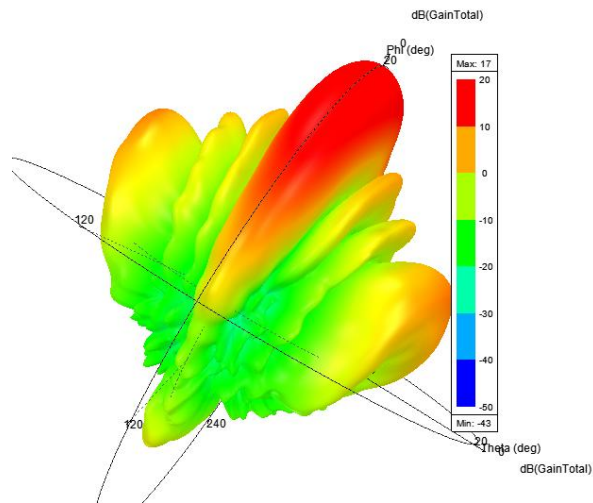

(7) 6-ports, XXX-Pol, Dierctional Panelantenna, 2x698-960MHz, 4x1710-2690MHz, 65deg, 11. 5/14. 5dBi, Integrated RET, 2° 1710MHz

(8) 6-ports, XXX-Pol, Dierctional Panelantenna, 2x698-960MHz, 4x1710-2690MHz, 65deg, 11. 5/14. 5dBi, Integrated RET, 2° 1890MHz

(9) 6-ports, XXX-Pol, Dierctional Panelantenna, 2x698-960MHz, 4x1710-2690MHz, 65deg, 11. 5/14. 5dBi, Integrated RET, 2° 2090MHz

(10) 6-ports, XXX-Pol, Dierctional Panelantenna, 2x698-960MHz, 4x1710-2690MHz, 65deg, 11.5/14.5dBi, Integrated RET, 2° 2290MHz

(11) 6-ports, XXX-Pol, Dierctional Panelantenna, 2x698-960MHz, 4x1710-2690MHz, 65deg, 11.5/14.5dBi, Integrated RET, 2° 2490MHz

(12) 6-ports, XXX-Pol, Dierctional Panelantenna, 2x698-960MHz, 4x1710-2690MHz, 65deg, 11.5/14.5dBi, Integrated RET, 2° 2690MHz