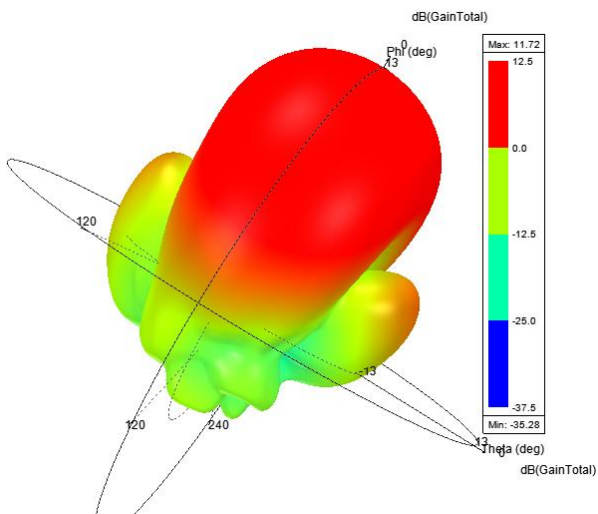

(1) 6-ports, XXX-Pol, Directional Panelantenna, 2x698-960MHz, 4x1710-2690MHz, 65deg, 11.5/14.5dBi, Integrated RET, 2° 690MHz

(2) 6-ports, XXX-Pol, Directional Panelantenna, 2x698-960MHz, 4x1710-2690MHz, 65deg, 11.5/14.5dBi, Integrated RET, 2° 75

(3) 6-ports, XXX-Pol, Directional Panelantenna, 2x698-960MHz, 4x1710-2690MHz, 65deg, 11.5/14.5dBi, Integrated RET, 2° 802MHz

(4) 6-ports, XXX-Pol, Directional Panel antenna, 2x698-960MHz, 4x1710-2690MHz, 65deg, 11.5/14.5dBi, Integrated RET, 2° 855MHz

(5) 6-ports, XXX-Pol, Directional Panel antenna, 2x698-960MHz, 4x1710-2690MHz, 65deg, 11.5/14.5dBi, Integrated RET, 2° 907MHz

(6) 6-ports, XXX-Pol, Directional Panel antenna, 2x698-960MHz, 4x1710-2690MHz, 65deg, 11.5/14.5dBi, Integrated RET, 2° 960MHz

(7) 6-ports, XXX-Pol, Dierctional Panelantenna, 2x698-960MHz, 4x1710-2690MHz, 65deg, 11. 5/14. 5dBi, Integrated RET, 2° 1710MHz

(8) 6-ports, XXX-Pol, Dierctional Panelantenna, 2x698-960MHz, 4x1710-2690MHz, 65deg, 11. 5/14. 5dBi, Integrated RET, 2° 1890MHz