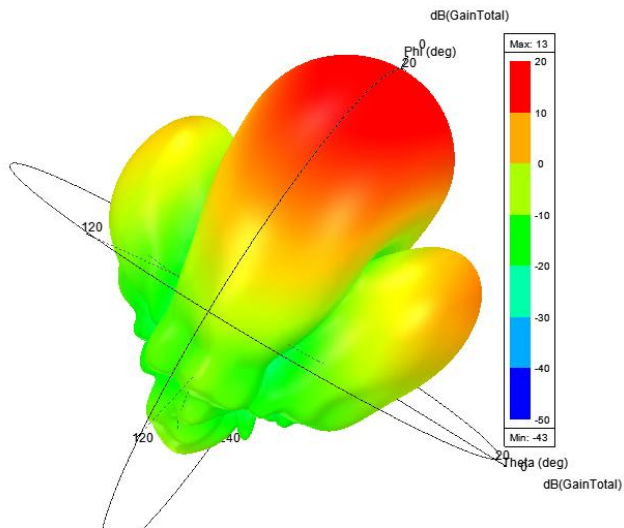

(3) 6-ports, XXX-Pol, Directional Panelantenna, 2x698-960MHz, 4x1710-2690MHz, 65deg, 11.5/14.5dBi, Integrated RET, 2° 802MHz

(4) 6-ports, XXX-Pol, Directional Panel antenna, 2x698-960MHz, 4x1710-2690MHz, 65deg, 11.5/14.5dBi, Integrated RET, 2° 855MHz

(5) 6-ports, XXX-Pol, Directional Panel antenna, 2x698-960MHz, 4x1710-2690MHz, 65deg, 11.5/14.5dBi, Integrated RET, 2° 907MHz

(6) 6-ports, XXX-Pol, Directional Panel antenna, 2x698-960MHz, 4x1710-2690MHz, 65deg, 11.5/14.5dBi, Integrated RET, 2° 960MHz

(7) 6-ports, XXX-Pol, Dierctional Panelantenna, 2x698-960MHz, 4x1710-2690MHz, 65deg, 11. 5/14. 5dBi, Integrated RET, 2° 1710MHz

(8) 6-ports, XXX-Pol, Dierctional Panelantenna, 2x698-960MHz, 4x1710-2690MHz, 65deg, 11. 5/14. 5dBi, Integrated RET, 2° 1890MHz