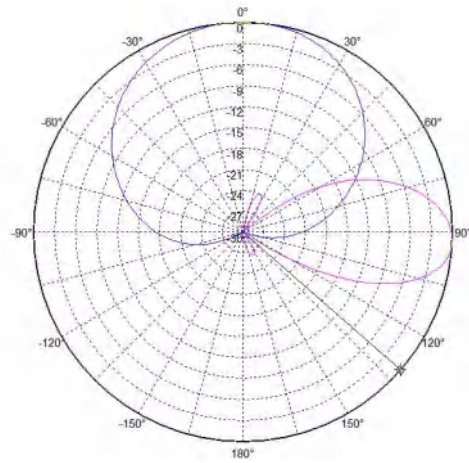

(3) 6-ports, XXX-Pol, Dierctional Panelantenna, 2x698-960MHz, 4x1710-2690MHz, 65deg, 11. 5/14. 5dBi, Integrated RET, 2° 802MHz