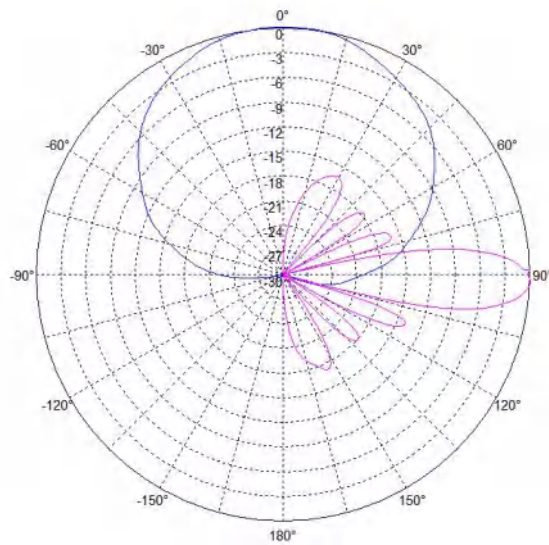

(5) 6-ports, XXX-Pol, Dierctional Panelantenna, 2x698-960MHz, 4x1710-2690MHz, 65deg, 11. 5/14. 5dBi, Integrated RET, 2° 907MHz

(6) 6-ports, XXX-Pol, Dierctional Panelantenna, 2x698-960MHz, 4x1710-2690MHz, 65deg, 11. 5/14. 5dBi, Integrated RET, 2° 960MHz

(7) 6-ports, XXX-Pol, Dierctional Panelantenna, 2x698-960MHz, 4x1710-2690MHz, 65deg, 11.5/14.5dBi, Integrated RET, 2° 1710MHz

(8) 6-ports, XXX-Pol, Dierctional Panelantenna, 2x698-960MHz, 4x1710-2690MHz, 65deg, 11.5/14.5dBi, Integrated RET, 2° 1890MHz

(9) 6-ports, XXX-Pol, Dierctional Panelantenna, 2x698-960MHz, 4x1710-2690MHz, 65deg, 11.5/14.5dBi, Integrated RET, 2° 2090MHz

(10) 6-ports, XXX-Pol, Dierctional Panelantenna, 2x698-960MHz, 4x1710-2690MHz, 65deg, 11.5/14.5dBi, Integrated RET, 2° 2290MHz

(11) 6-ports, XXX-Pol, Dierctional Panelantenna, 2x698-960MHz, 4x1710-2690MHz, 65deg, 11.5/14.5dBi, Integrated RET, 2° 2490MHz

(12) 6-ports, XXX-Pol, Dierctional Panelantenna, 2x698-960MHz, 4x1710-2690MHz, 65deg, 11.5/14.5dBi, Integrated RET, 2° 2690MHz