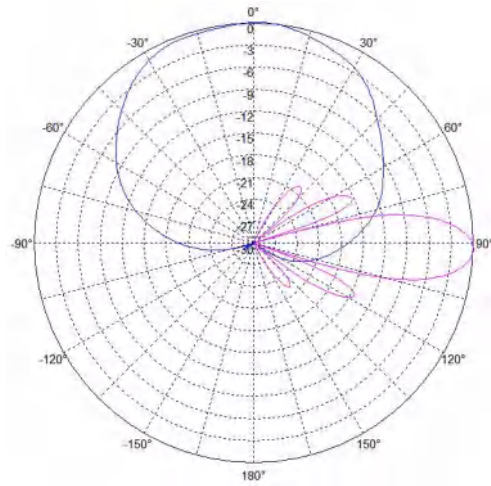

(7) 6-ports, XXX-Pol, Dierctional Panelantenna, 2x698-960MHz, 4x1710-2690MHz, 65deg, 11.5/14.5dBi, Integrated RET, 2° 1710MHz