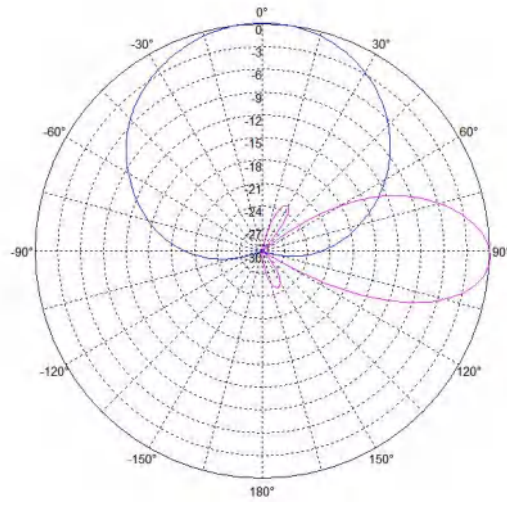

(4) 6-ports, XXX-Pol, Dierctional Panelantenna, 2x698-960MHz, 4x1710-2690MHz, 65deg, 11. 5/14. 5dBi, Integrated RET, 2° 855MHz