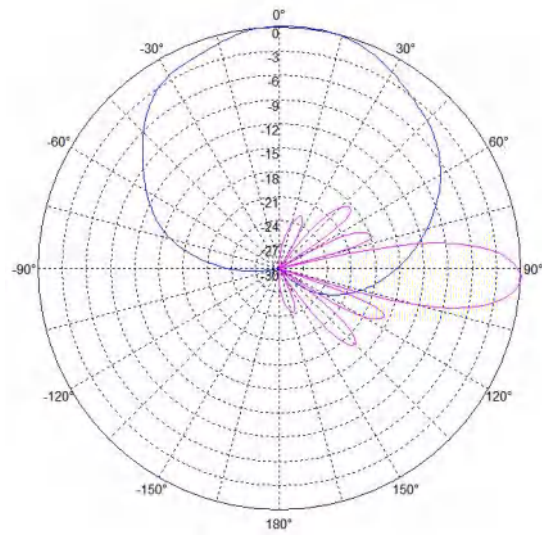

(5) 6-ports, XXX-Pol, Dierctional Panelantenna, 2x698-960MHz, 4x1710-2690MHz, 65deg, 11. 5/14. 5dBi, Integrated RET, 2° 907MHz

(6) 6-ports, XXX-Pol, Dierctional Panelantenna, 2x698-960MHz, 4x1710-2690MHz, 65deg, 11. 5/14. 5dBi, Integrated RET, 2° 960MHz

(7) 6-ports, XXX-Pol, Dierctional Panelantenna, 2x698-960MHz, 4x1710-2690MHz, 65deg, 11.5/14.5dBi, Integrated RET, 2° 1710MHz

(8) 6-ports, XXX-Pol, Dierctional Panelantenna, 2x698-960MHz, 4x1710-2690MHz, 65deg, 11.5/14.5dBi, Integrated RET, 2° 1890MHz