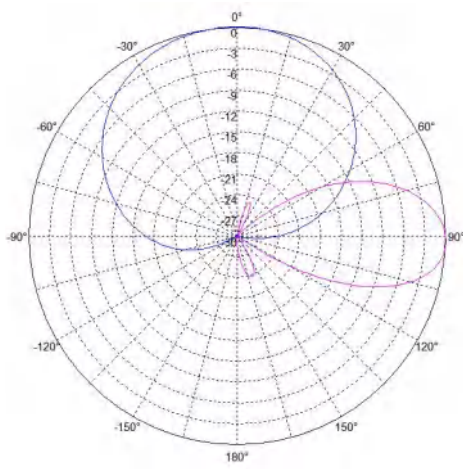

(1) 6-ports, XXX-Pol, Dierctional Panelantenna, 2x698-960MHz, 4x1710-2690MHz, 65deg, 11. 5/14. 5dBi, Integrated RET, 2° 690MHz

(2) 6-ports, XXX-Pol, Dierctional Panelantenna, 2x698-960MHz, 4x1710-2690MHz, 65deg, 11. 5/14. 5dBi, Integrated RET, 2° 750MHz