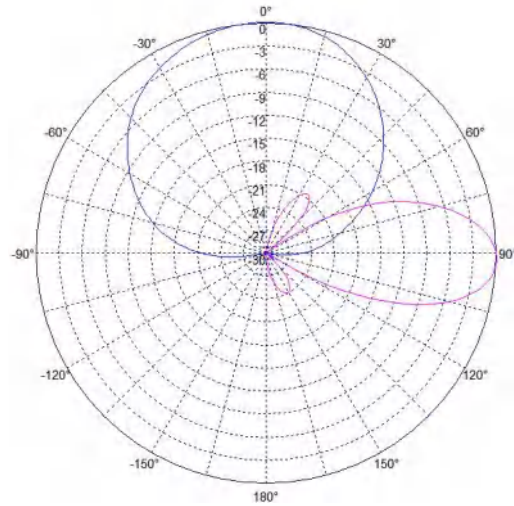

(5) 6-ports, XXX-Pol, Dierctional Panelantenna, 2x698-960MHz, 4x1710-2690MHz, 65deg, 11. 5/14. 5dBi, Integrated RET, 2° 907MHz