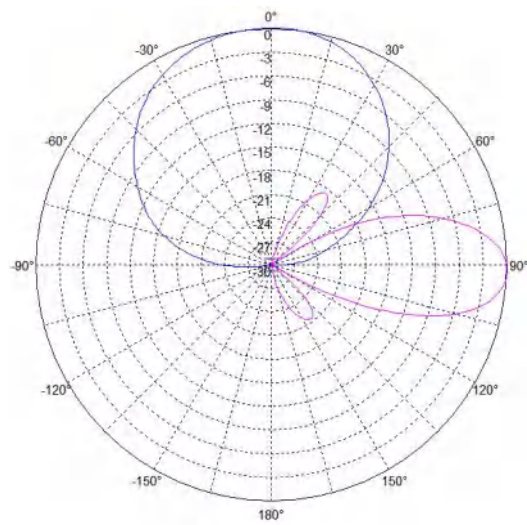

(3) 6-ports, XXX-Pol, Dierctional Panelantenna, 2x698-960MHz, 4x1710-2690MHz, 65deg, 11. 5/14. 5dBi, Integrated RET, 2° 802MHz

(4) 6-ports, XXX-Pol, Dierctional Panelantenna, 2x698-960MHz, 4x1710-2690MHz, 65deg, 11. 5/14. 5dBi, Integrated RET, 2° 855MHz

(5) 6-ports, XXX-Pol, Dierctional Panelantenna, 2x698-960MHz, 4x1710-2690MHz, 65deg, 11. 5/14. 5dBi, Integrated RET, 2° 907MHz

(6) 6-ports, XXX-Pol, Dierctional Panelantenna, 2x698-960MHz, 4x1710-2690MHz, 65deg, 11. 5/14. 5dBi, Integrated RET, 2° 960MHz