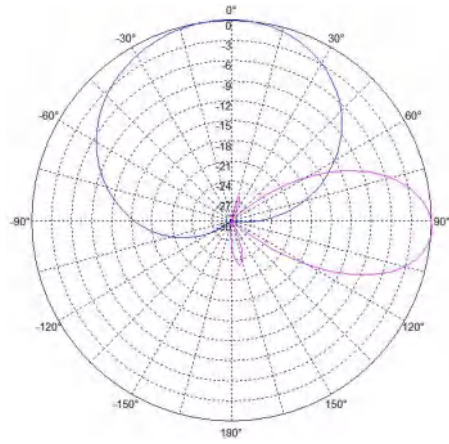

(1) 6-ports, XXX-Pol, Dierctional Panelantenna, 2x698-960MHz, 4x1710-2690MHz, 65deg, 11. 5/14. 5dBi, Integrated RET, 2° 690MHz

(2) 6-ports, XXX-Pol, Dierctional Panelantenna, 2x698-960MHz, 4x1710-2690MHz, 65deg, 11. 5/14. 5dBi, Integrated RET, 2° 750MHz