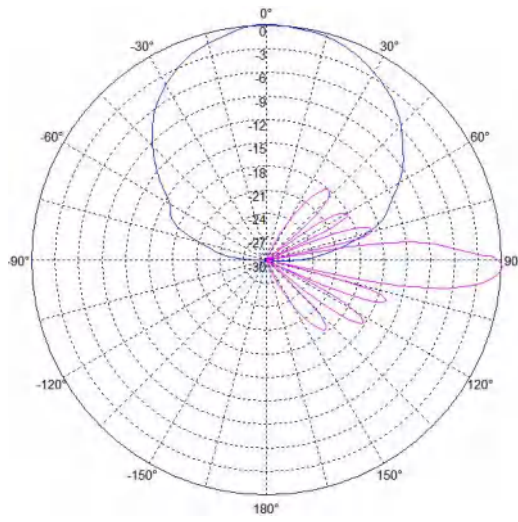

(11) 6-ports, XXX-Pol, Dierctional Panelantenna, 2x698-960MHz, 4x1710-2690MHz, 65deg, 11.5/14.5dBi, Integrated RET, 2° 2490MHz

(12) 6-ports, XXX-Pol, Dierctional Panelantenna, 2x698-960MHz, 4x1710-2690MHz, 65deg, 11.5/14.5dBi, Integrated RET, 2° 2690MHz