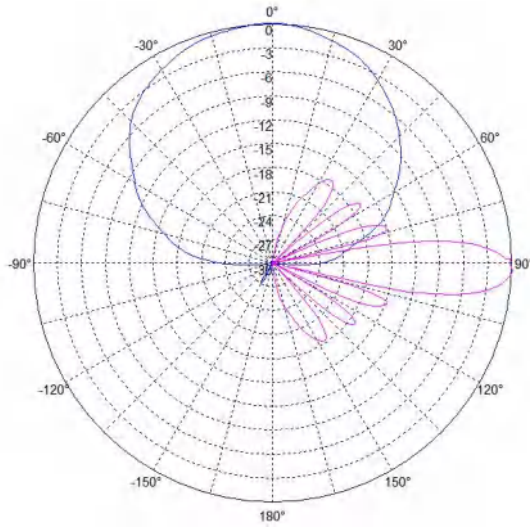

(7) 6-ports, XXX-Pol, Dierctional Panelantenna, 2x698-960MHz, 4x1710-2690MHz, 65deg, 11.5/14.5dBi, Integrated RET, 2° 1710MHz

(8) 6-ports, XXX-Pol, Dierctional Panelantenna, 2x698-960MHz, 4x1710-2690MHz, 65deg, 11.5/14.5dBi, Integrated RET, 2° 1890MHz

(9) 6-ports, XXX-Pol, Dierctional Panelantenna, 2x698-960MHz, 4x1710-2690MHz, 65deg, 11.5/14.5dBi, Integrated RET, 2° 2090MHz

(10) 6-ports, XXX-Pol, Dierctional Panelantenna, 2x698-960MHz, 4x1710-2690MHz, 65deg, 11.5/14.5dBi, Integrated RET, 2° 2290MHz